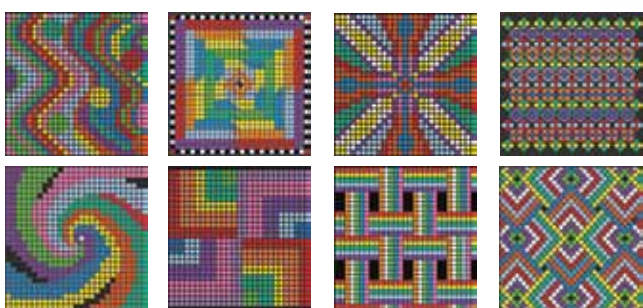

# magnaMOSAICS

MAGNETIC MASTERPIECES YOU CREATE

Discover a magnetic attraction to mosaic art! Construct brilliant geometric designs by arranging the foam tiles on one of the 8 pattern templates or think outside the box to create an original all your own!

(actual tile size)

Includes:

- 1680 magnetic foam tiles
- 8 clear pattern templates
- Wood-framed art space with easel back

Case Pack: 6  
Sku: 50005W

## Product Highlights...

The easel is great for displaying and admiring the artist's accomplishment

Encourages pattern recognition, dexterity, color identification and creative exploration

Pattern cards offer a variety of intricate, engaging designs with easy to follow directions