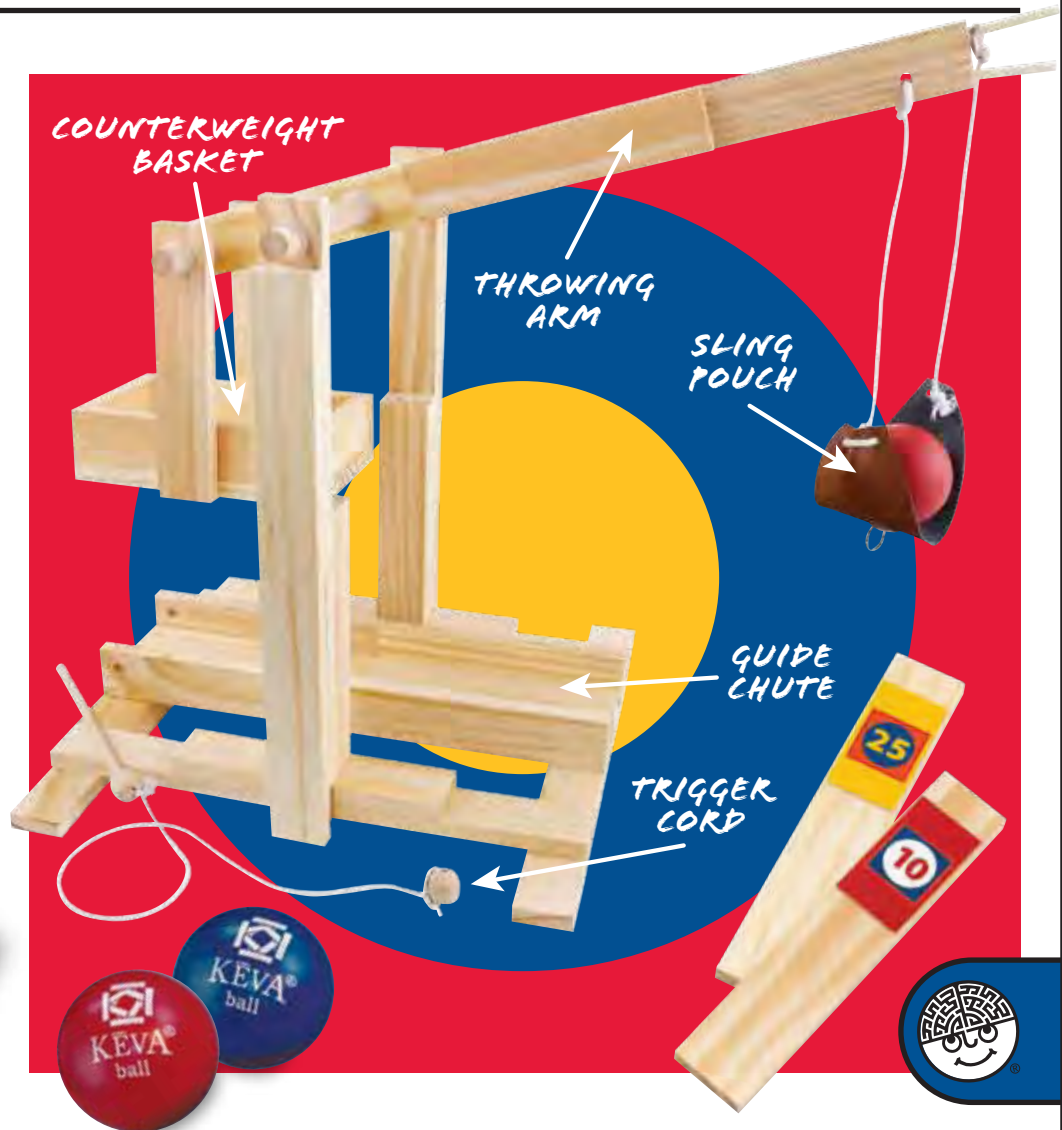

KEVA[®] contraptions[™]

TREBUCHET

Construct, launch & bombard!

Case Pack: 6
Sku: 52131W

Using wood glue and architecturally-inspired blueprints, turn the two-dimensional plan into a three-dimensional working siege engine! Once built, test the principles of physics by adjusting the angle of the Sling Pouch and increasing the counterweight before launching the colorful KEVA balls and bombarding the target planks.

Counterweight Basket

Trebuchet Frame

Complete Trebuchet

Everything included, no tools required!

GREAT Reviews!

"My son was so proud after building the trebuchet and the entire family spent hours building targets and knocking them down."

My son loves the trebuchet and has spent many hours playing with it. The kit was very easy to put together and has held up well.